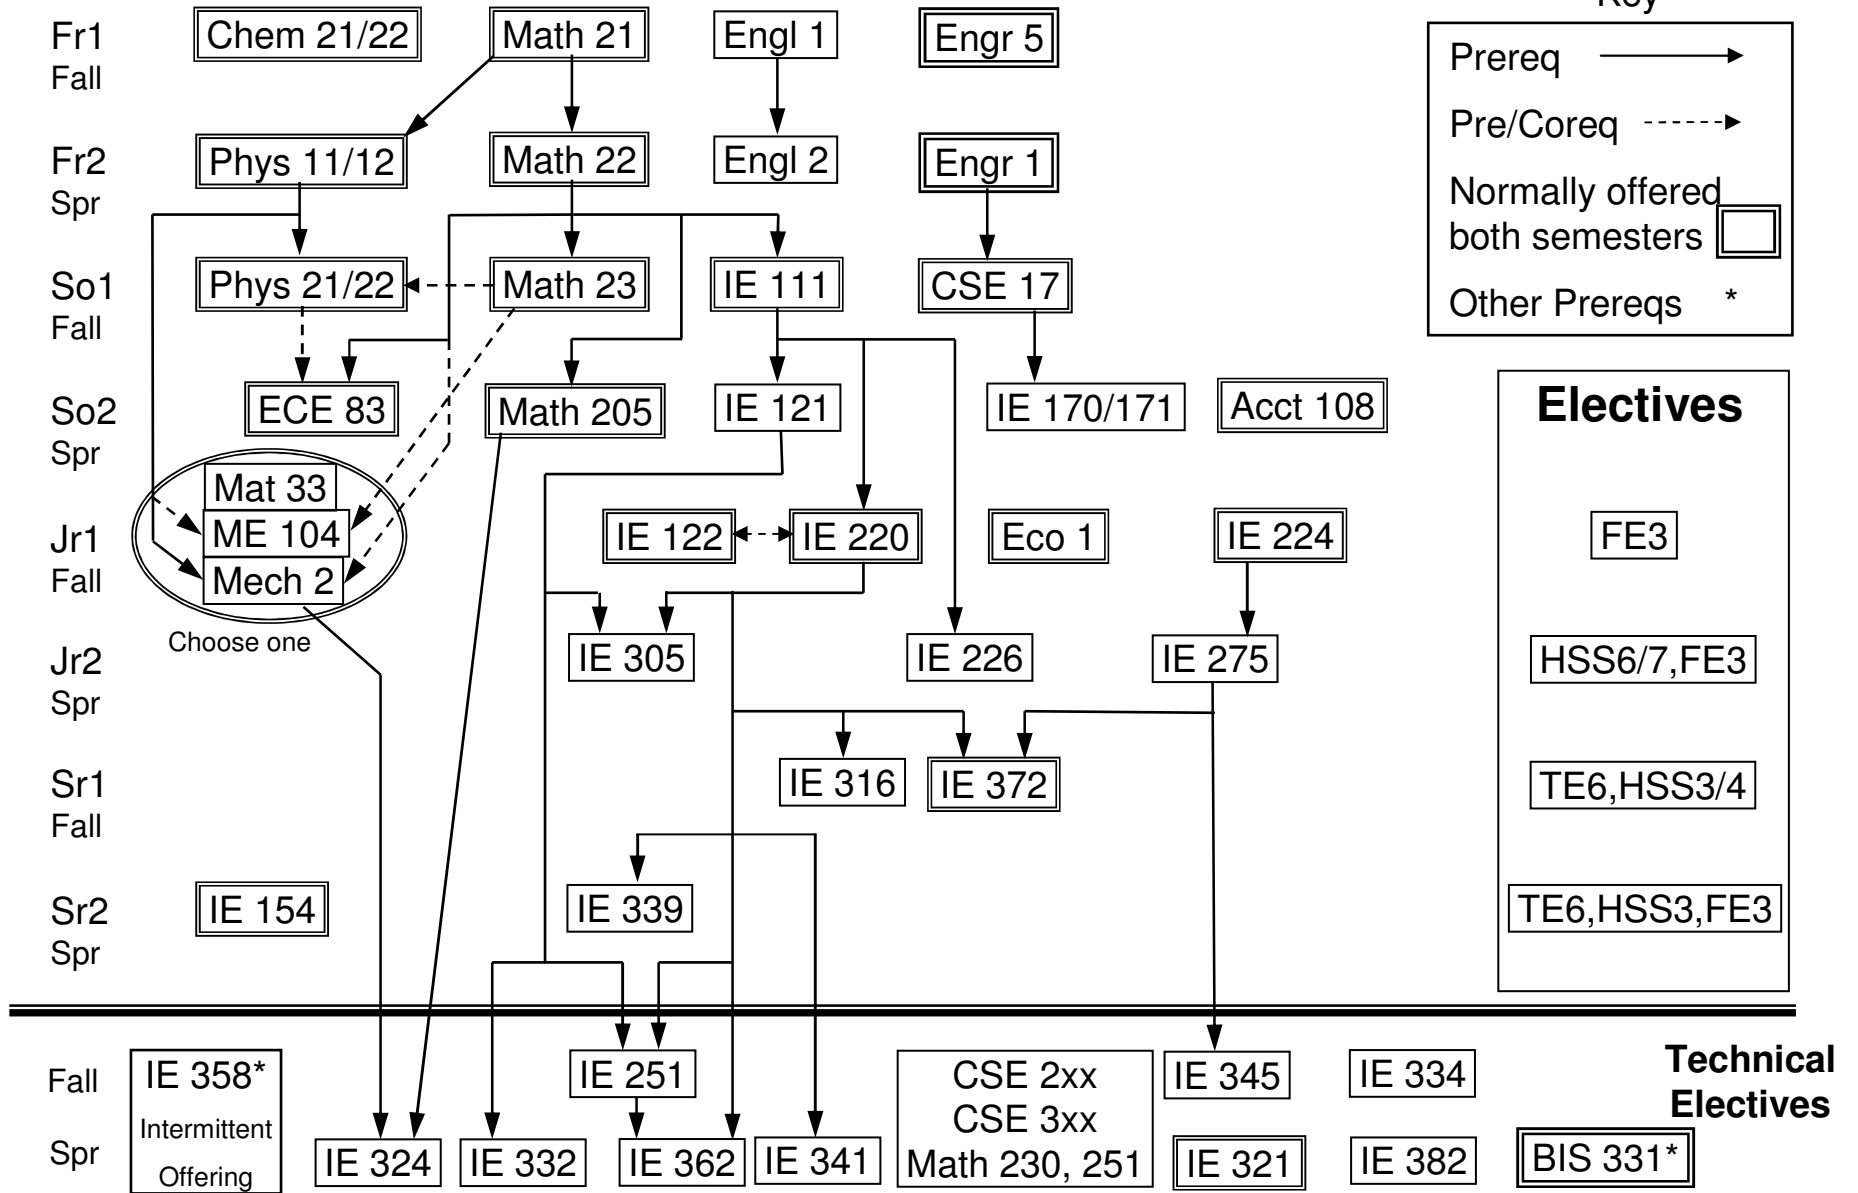

Information Systems and Engineering Degree (2007-08 Catalog)

Prerequisites and Suggested Sequence

Key

5/3/2007

NOTE: Lehigh University Catalog (when student begins) takes precedence