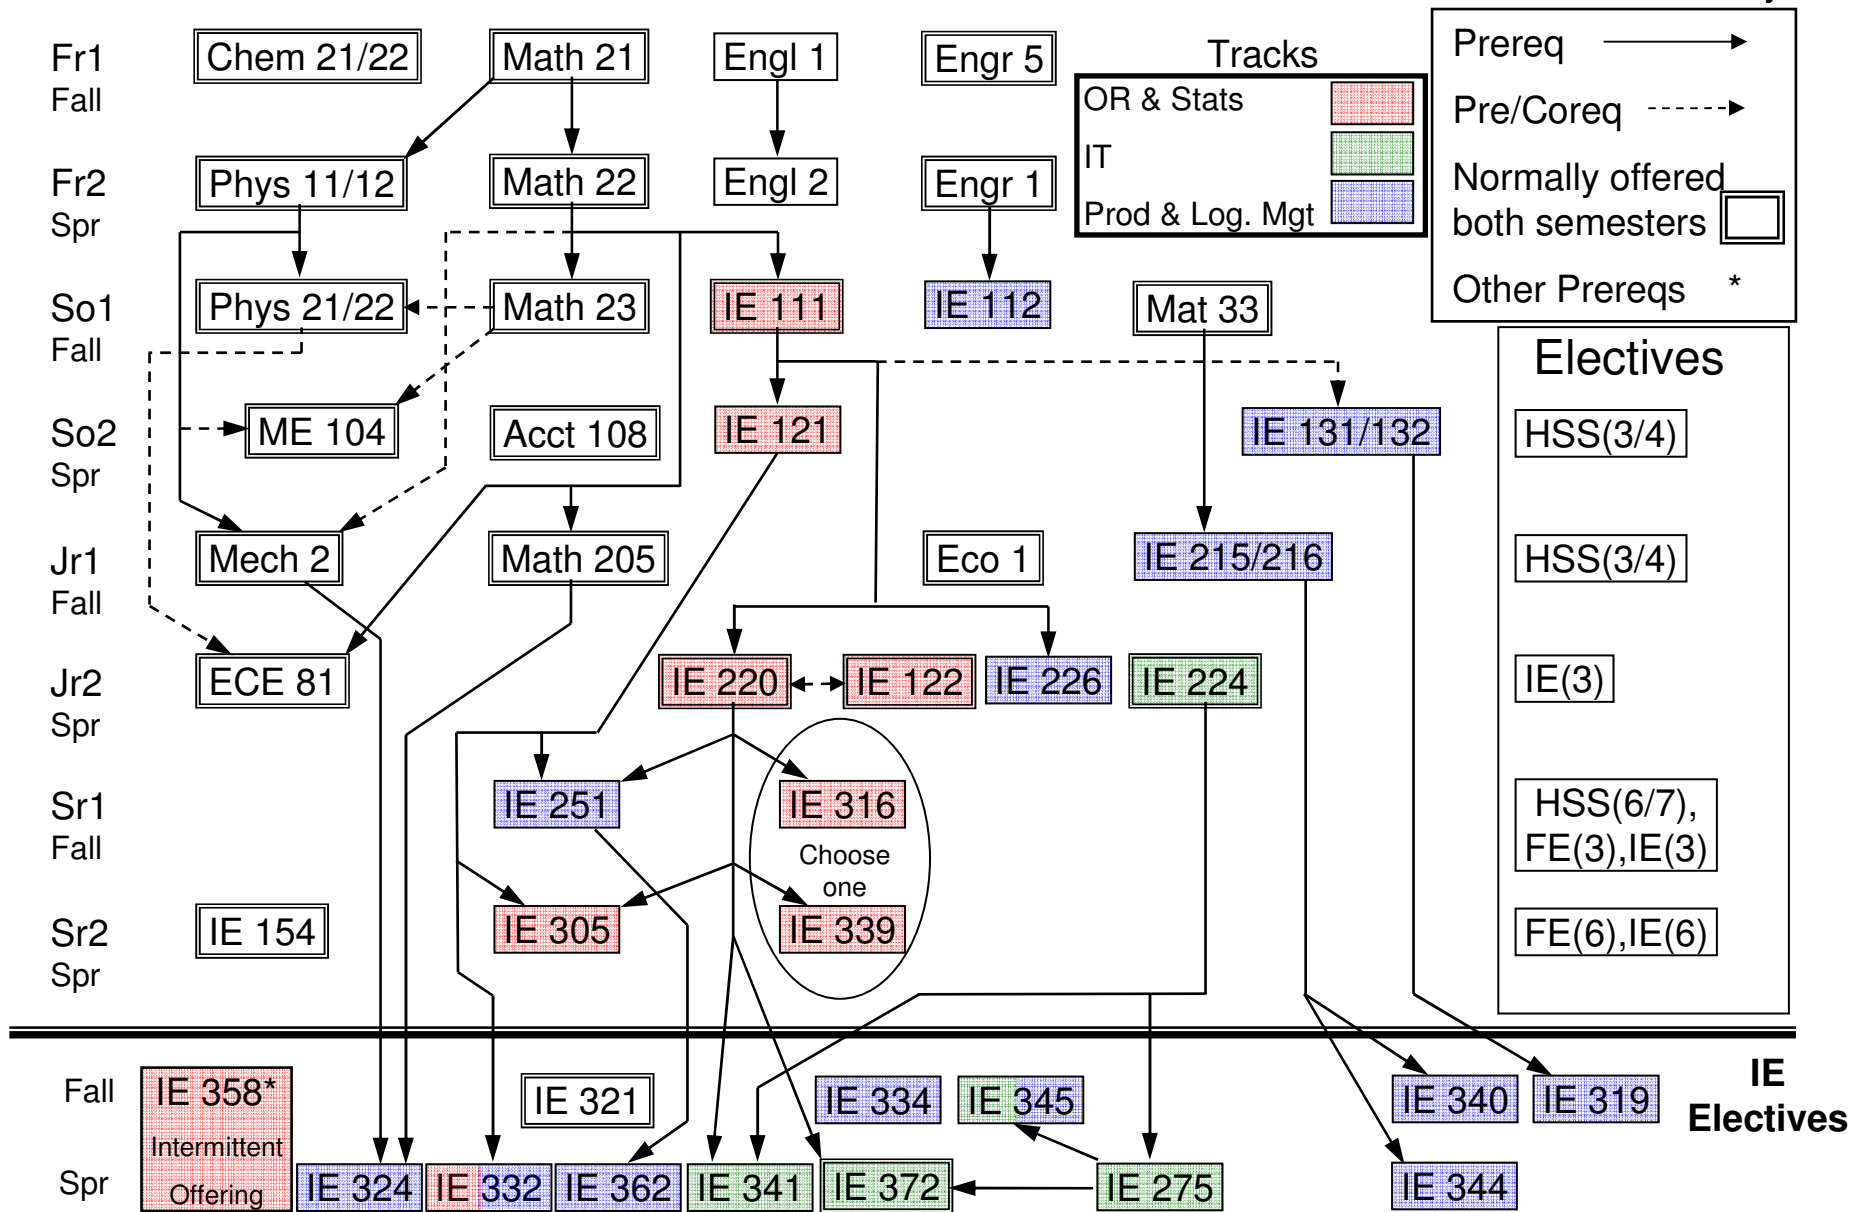

# Industrial Engineering Degree (2006-07 Catalog) Prerequisites and Suggested Sequence

Key

5/3/2007

NOTE: Lehigh University Catalog (when student begins) takes precedence